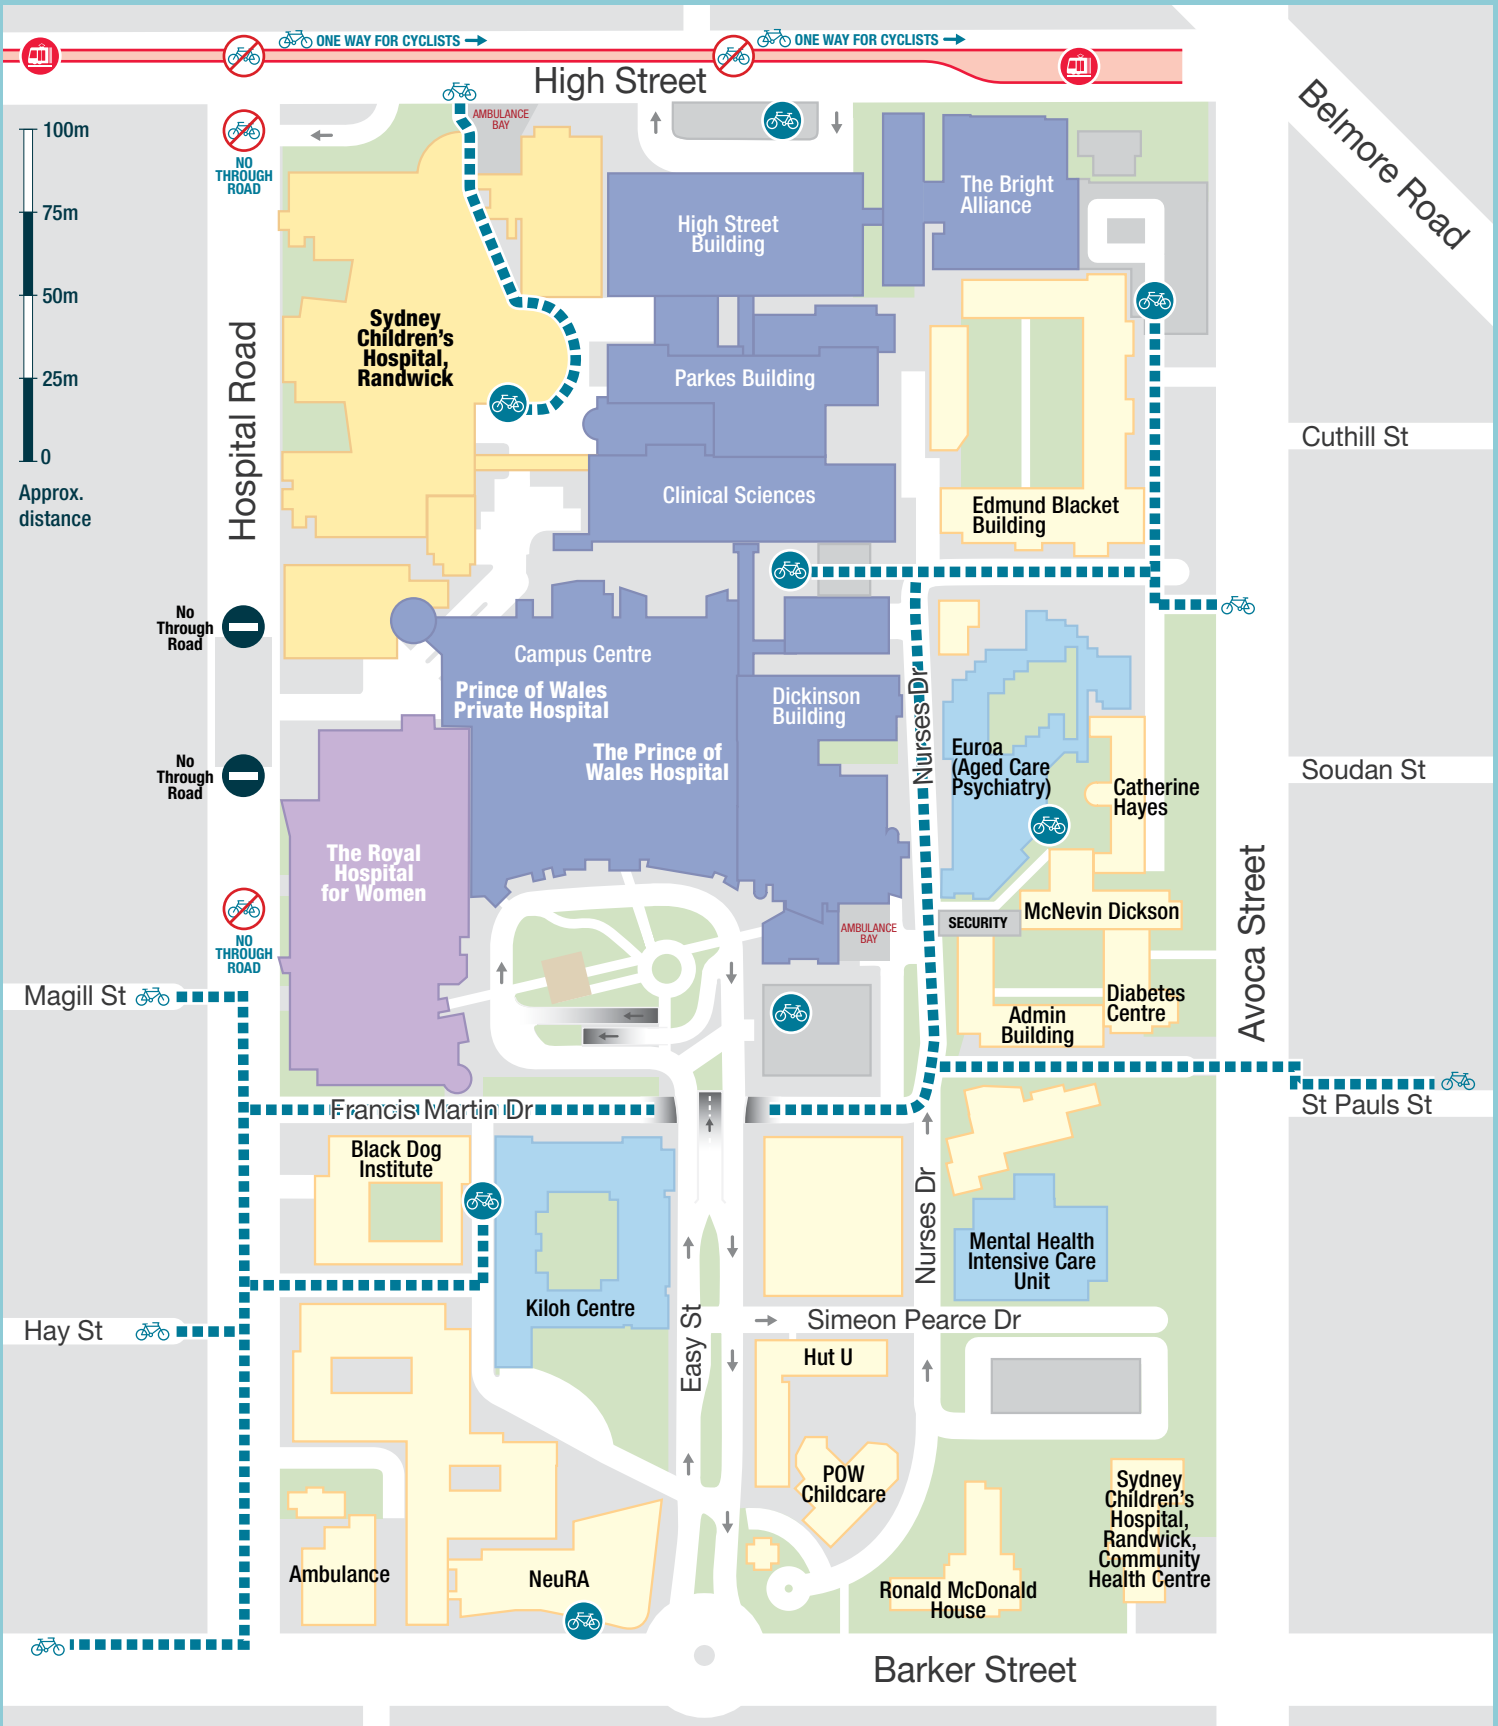

RANDWICK HOSPITALS CAMPUS CAMPUS CYCLE FACILITIES

GO
RANDWICK

Facilities legend:

- Bike racks
- No safe access
- One way access
- Bike access
- Light rail

TG19489