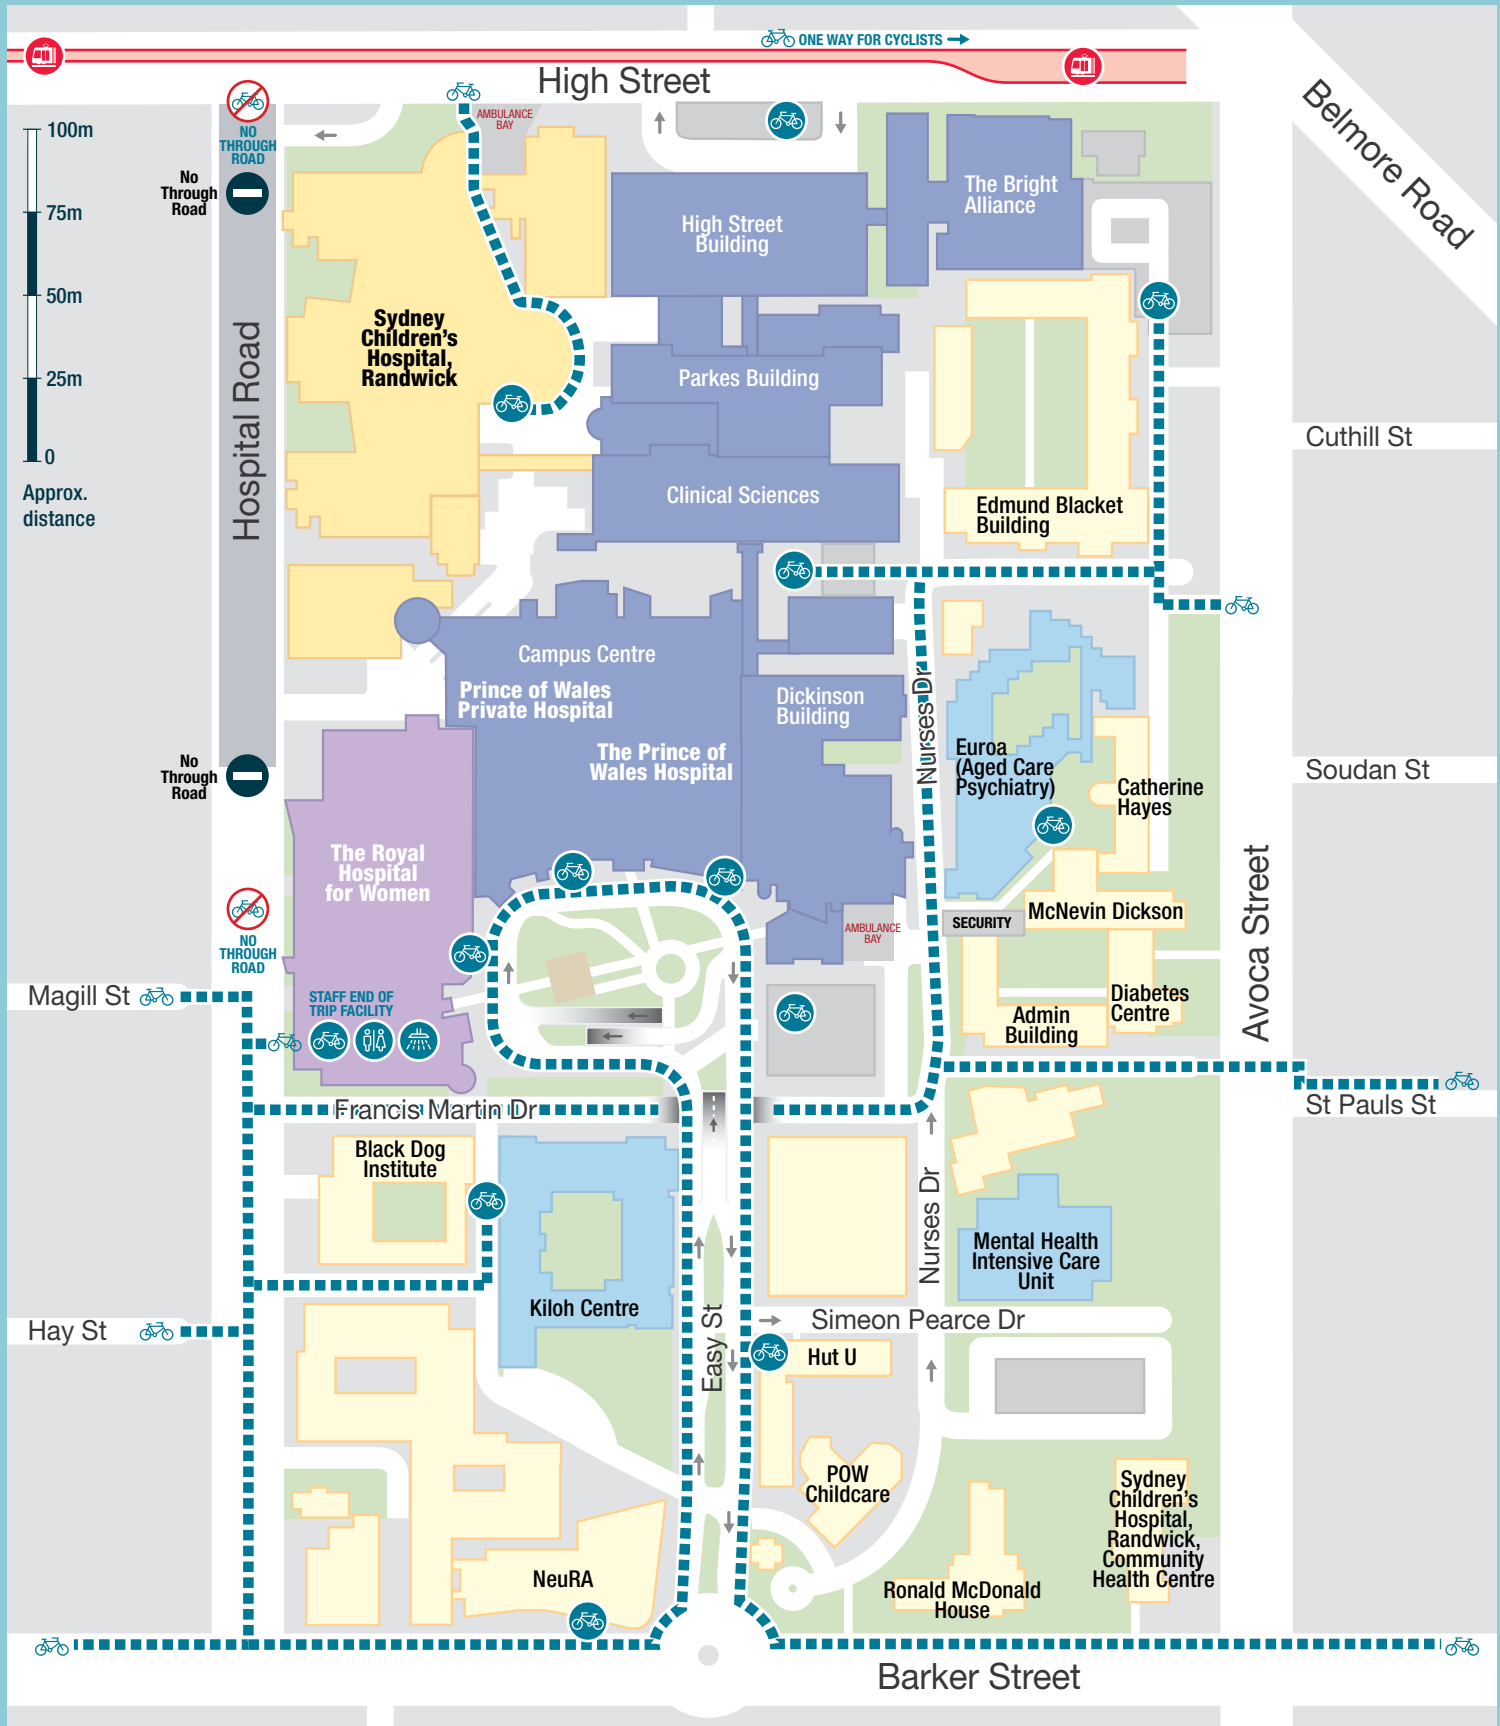

RANDWICK HOSPITALS CAMPUS CAMPUS CYCLE FACILITIES

GO
RANDWICK

Facilities legend:

- Bike racks
- Toilets
- No safe access
- One way access
- Bike access
- Showers
- Light rail

TG22472